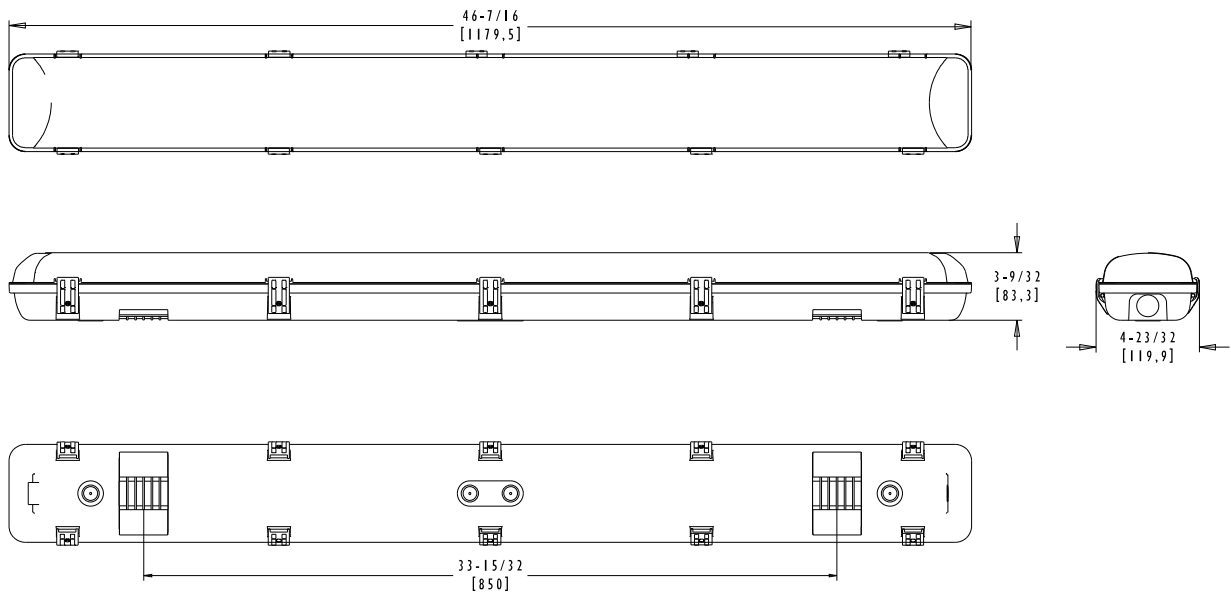

ITEM # 1810LC

GreenGuard®

1810LC4000 LED FIXTURE

SPECIFICATIONS

- Exceptionally energy-efficient lighting
- Surface mounting brackets
- Extremely durable polycarbonate housing and lens
- Designed for walk-in coolers and/or freezers
- Operating temp -40°F to 104°F (-40°C to 40°C)
- Rated 50,000+ hours of life

SIZE:
Nominal Overall Dimensions
 46-7/16" L x 4-23/32" W x
 3-9/32" H (1179,5 x 119,9 x
 83,3 mm)

LUMEN OUTPUT:
 4550 Lumens
 110 Lumens/Watt
 Color Temp: 4000K
 CRI: 84

MATERIAL:
 Diffuse: frosted UL approved
 UL94-HB rated, PC
 Housing: gray UL approved
 UL94-5VA rated, PC
 LED tray: white painted steel

CERTIFICATIONS:
 UL approved for wet location
 NSF listed component
 IP-65

POWER:
 Watts: 40W
 Volts: 120-277 VAC
 Amps: 0.4 A @120VAC
 PF: 0.99

Model No.	Item	Weight
11810LC4000	4FT LED Fixture, 40W 120-277 VAC	4.1 lbs./fixture