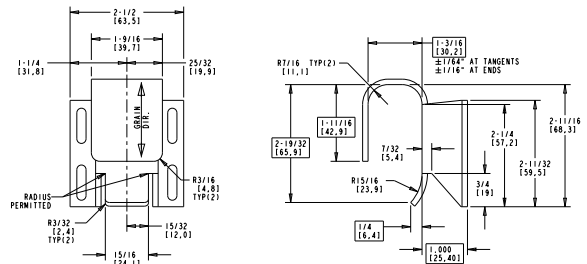

## 1094 WIDE HOOK

- Wider hook
- Slotted mounting holes
- Compensates for door sag on doors without adjustable hinges
- Ease of alignment during installation and improved vertical adjustment

### SPECIFICATIONS

**MATERIAL:**  
12 gage CRS (ASTM A1008)  
chrome plated; 12 gage 300 series  
stainless steel, satin finish

**MOUNTING:**  
#10 screws

Model No.	Item	Finish	Wgt/Cartron
11094000026	Adjustable Wide-Hook, Flush to 3/4" (0.0-19.1 mm) Offset	Polished Chrome	10 lb. (4.5 kg)
11094000026D	Adjustable Wide-Hook, Flush to 3/4" (0.0-19.1 mm) Offset	Brushed Chrome	10 lb. (4.5 kg)
11094000027	Adjustable Wide-Hook, 7/8"-1-5/8" (22.2-41.3 mm) Offset	Polished Chrome	13 lb. (5.9kg)
11094000027D	Adjustable Wide-Hook, 7/8"-1-5/8" (22.2-41.3 mm) Offset	Brushed Chrome	13 lb. (5.9kg)
11094000926	Adjustable <b>Stainless Steel</b> Wide-Hook, Flush to 3/4" (0.0-19.1 mm) Offset	Satin	10 lb. (4.5 kg)
11094000927	Adjustable <b>Stainless Steel</b> Wide-Hook, 7/8"-1-5/8" (22.2-41.3 mm) Offset	Satin	13 lb. (5.9kg)

Flush to 3/4" (0.0-19.1 mm) offset

7/8" to 1-5/8" (22.2-41.3 mm) offset